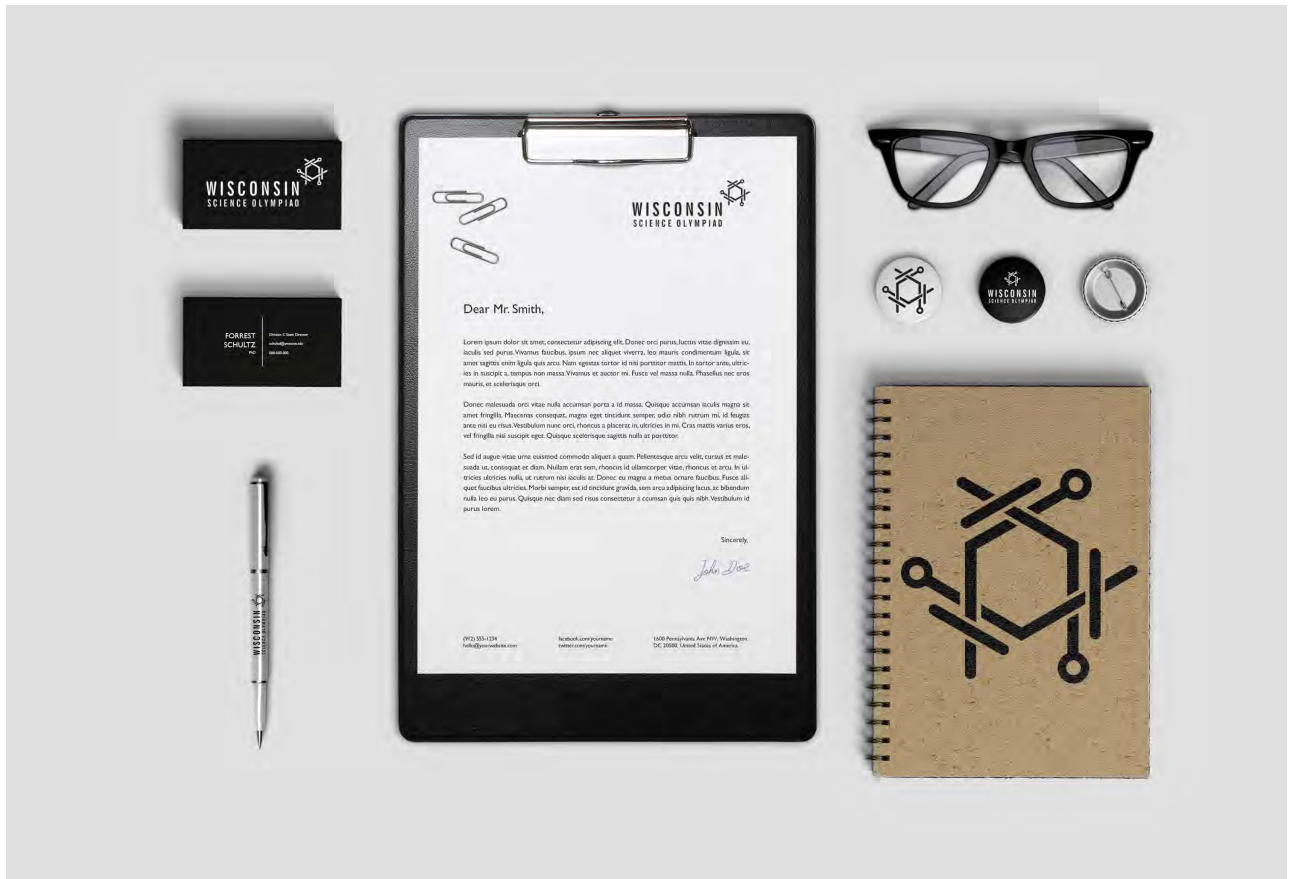

APPLICATIONS

PROFESSIONAL SET