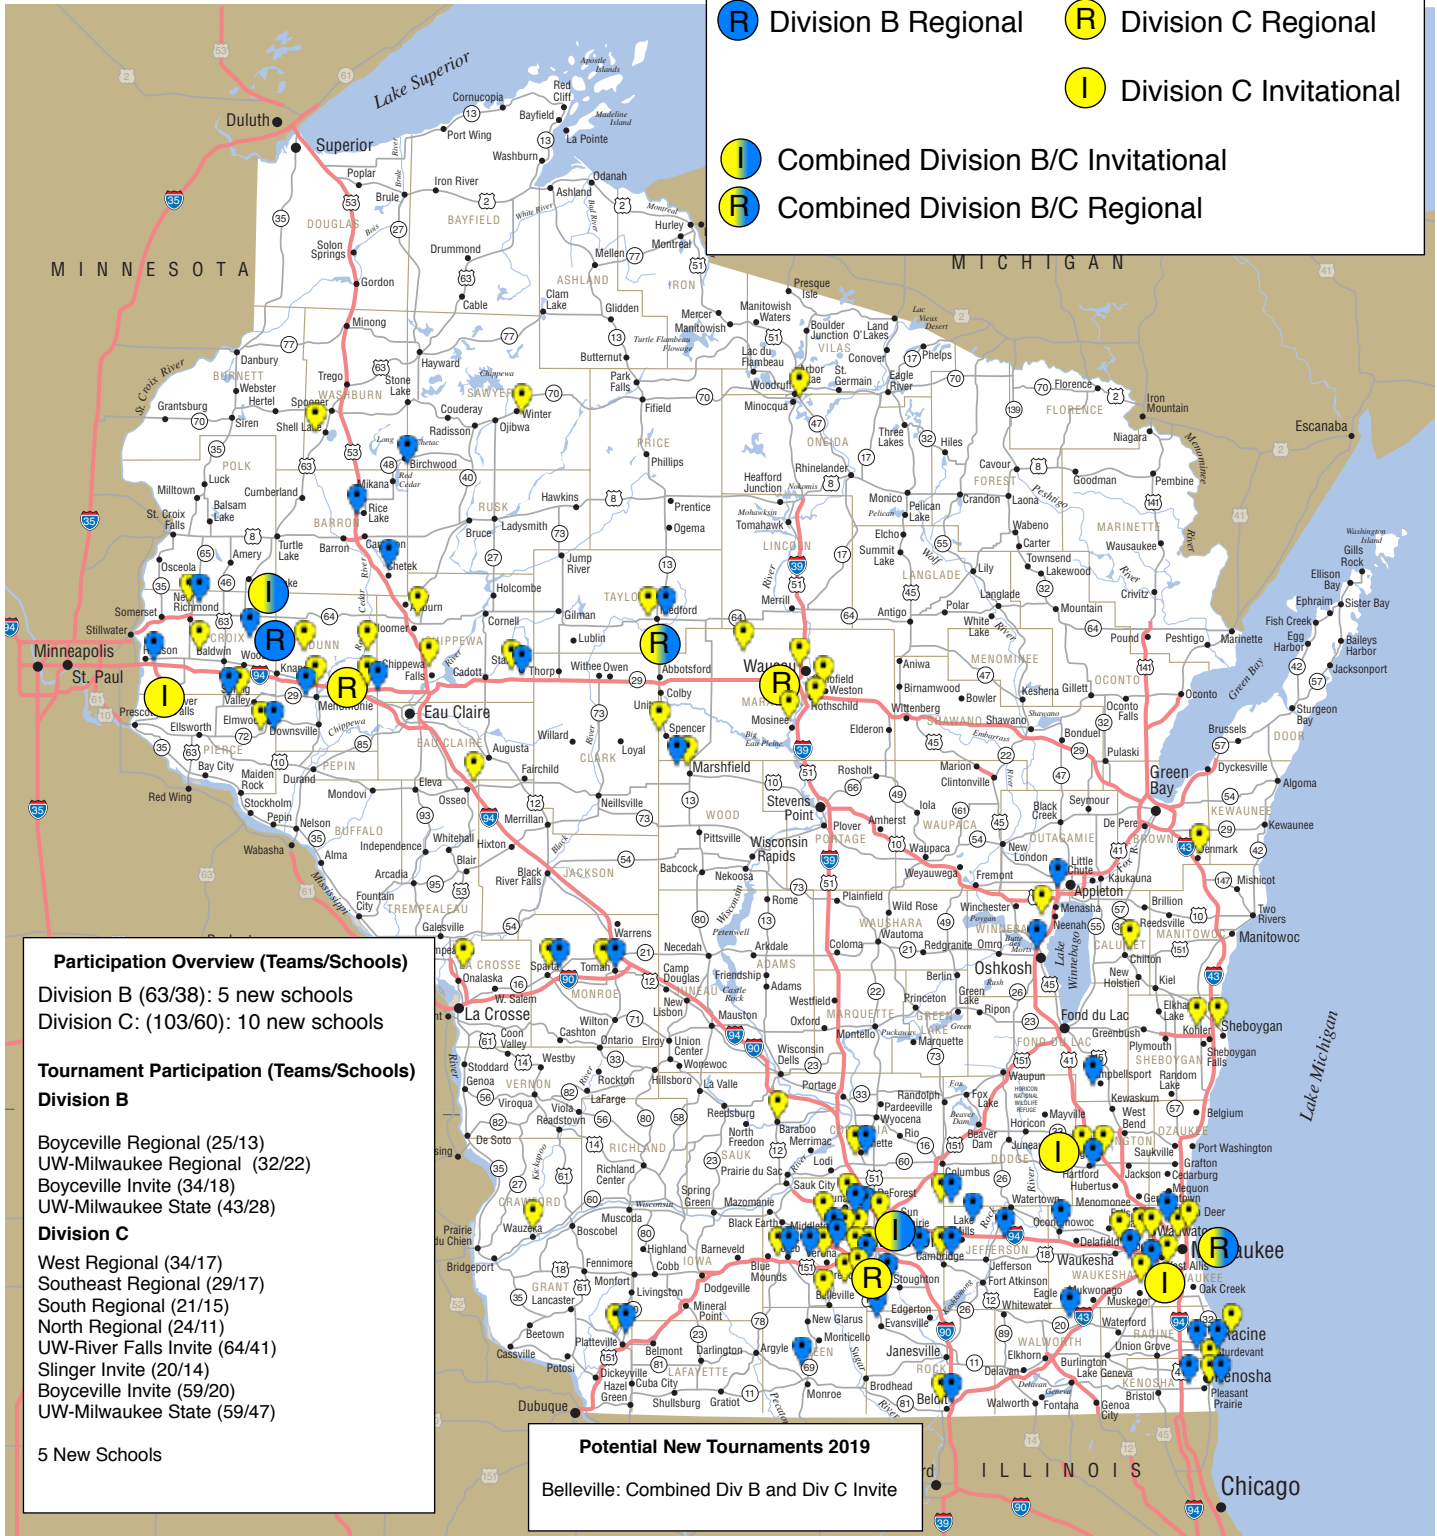

Wisconsin Science Olympiad Participation 2018

Legend:

-  Division B School
-  Division C School
-  Division B Regional
-  Division C Regional
-  Combined Division B/C Invitational
-  Combined Division B/C Invitational
-  Combined Division B/C Regional
-  Combined Division B/C Regional

Participation Overview (Teams/Schools)
 Division B (63/38): 5 new schools
 Division C: (103/60): 10 new schools

Tournament Participation (Teams/Schools)

Division B

- Boyceville Regional (25/13)
- UW-Milwaukee Regional (32/22)
- Boyceville Invite (34/18)
- UW-Milwaukee State (43/28)

Division C

- West Regional (34/17)
- Southeast Regional (29/17)
- South Regional (21/15)
- North Regional (24/11)
- UW-River Falls Invite (64/41)
- Slinger Invite (20/14)
- Boyceville Invite (59/20)
- UW-Milwaukee State (59/47)